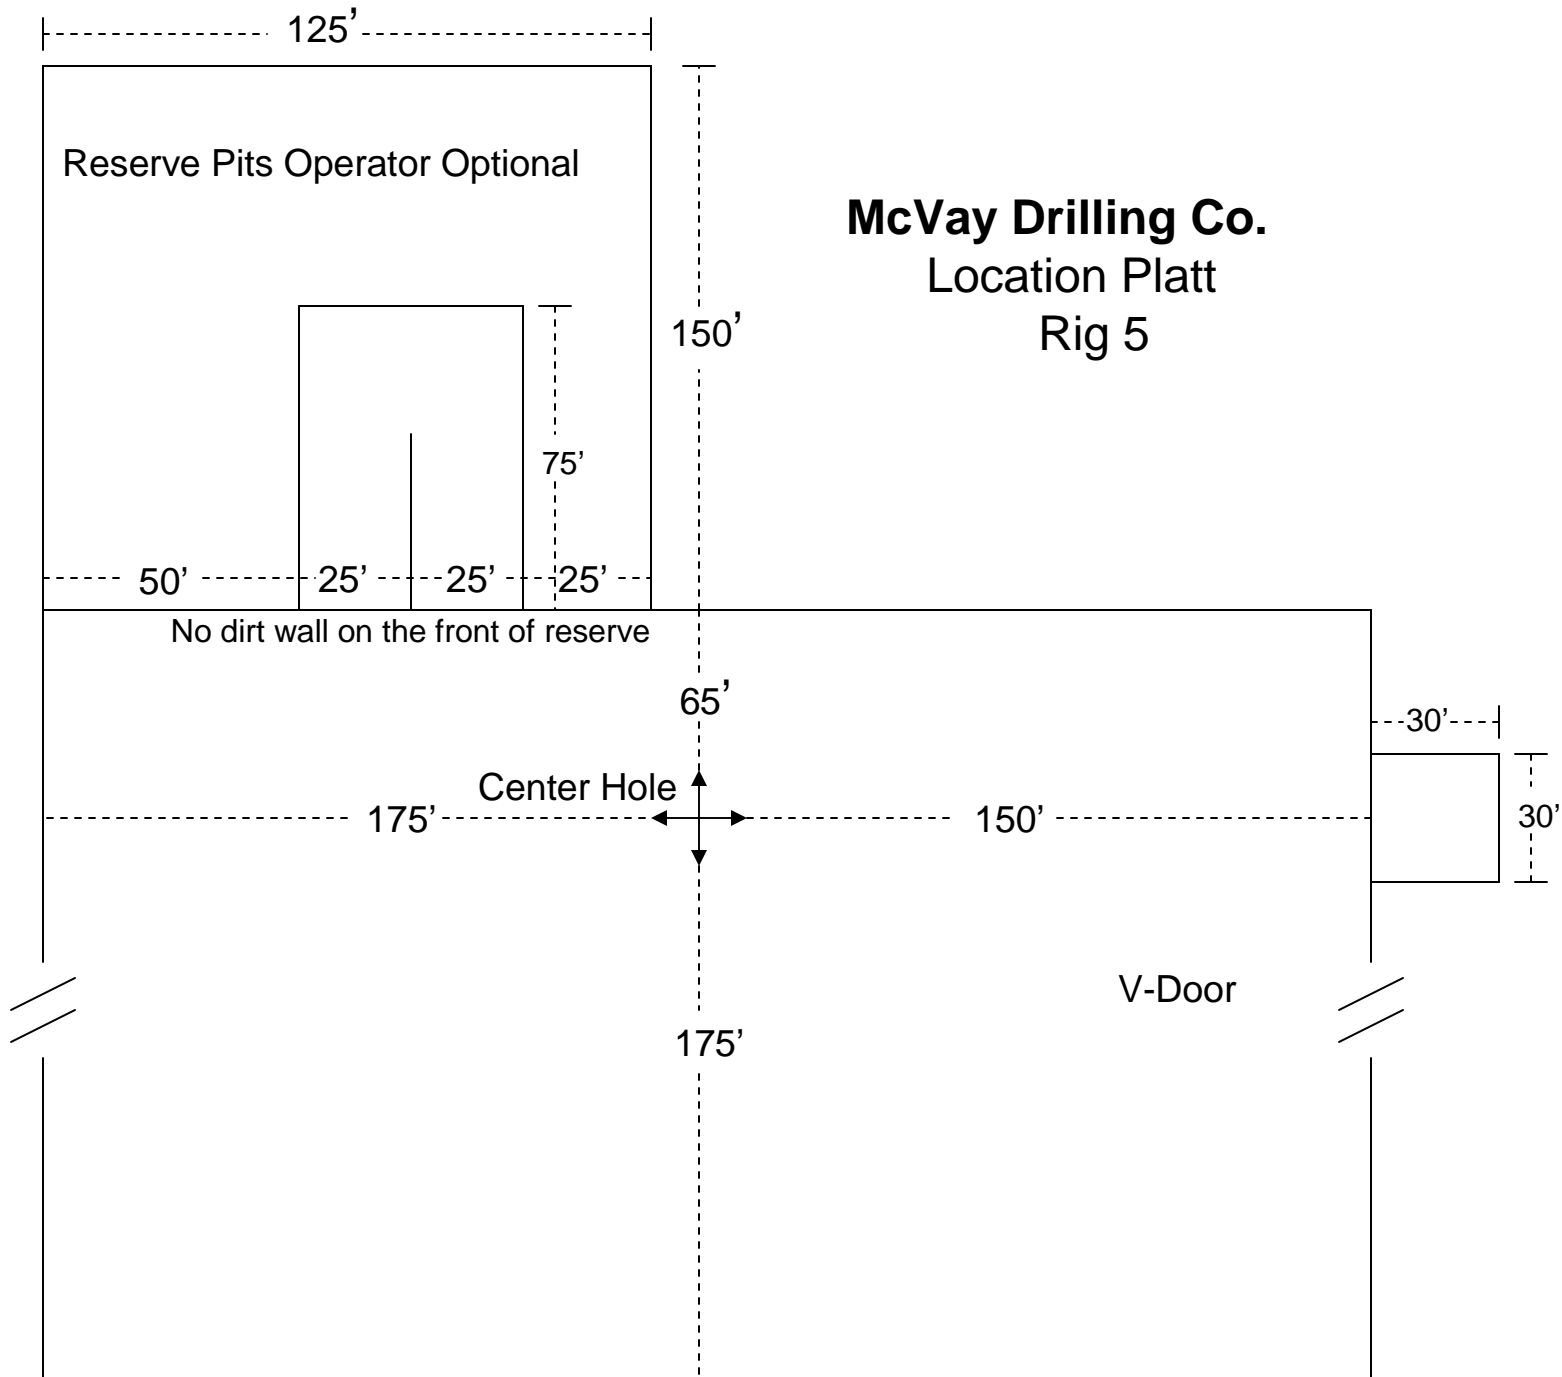

McVay Drilling Co.
Location Platt
Rig 5

Reserve Pits Operator Optional

125'

150'

75'

50'

25'

25'

25'

No dirt wall on the front of reserve

65'

Center Hole

175'

150'

30'

30'

V-Door

175'